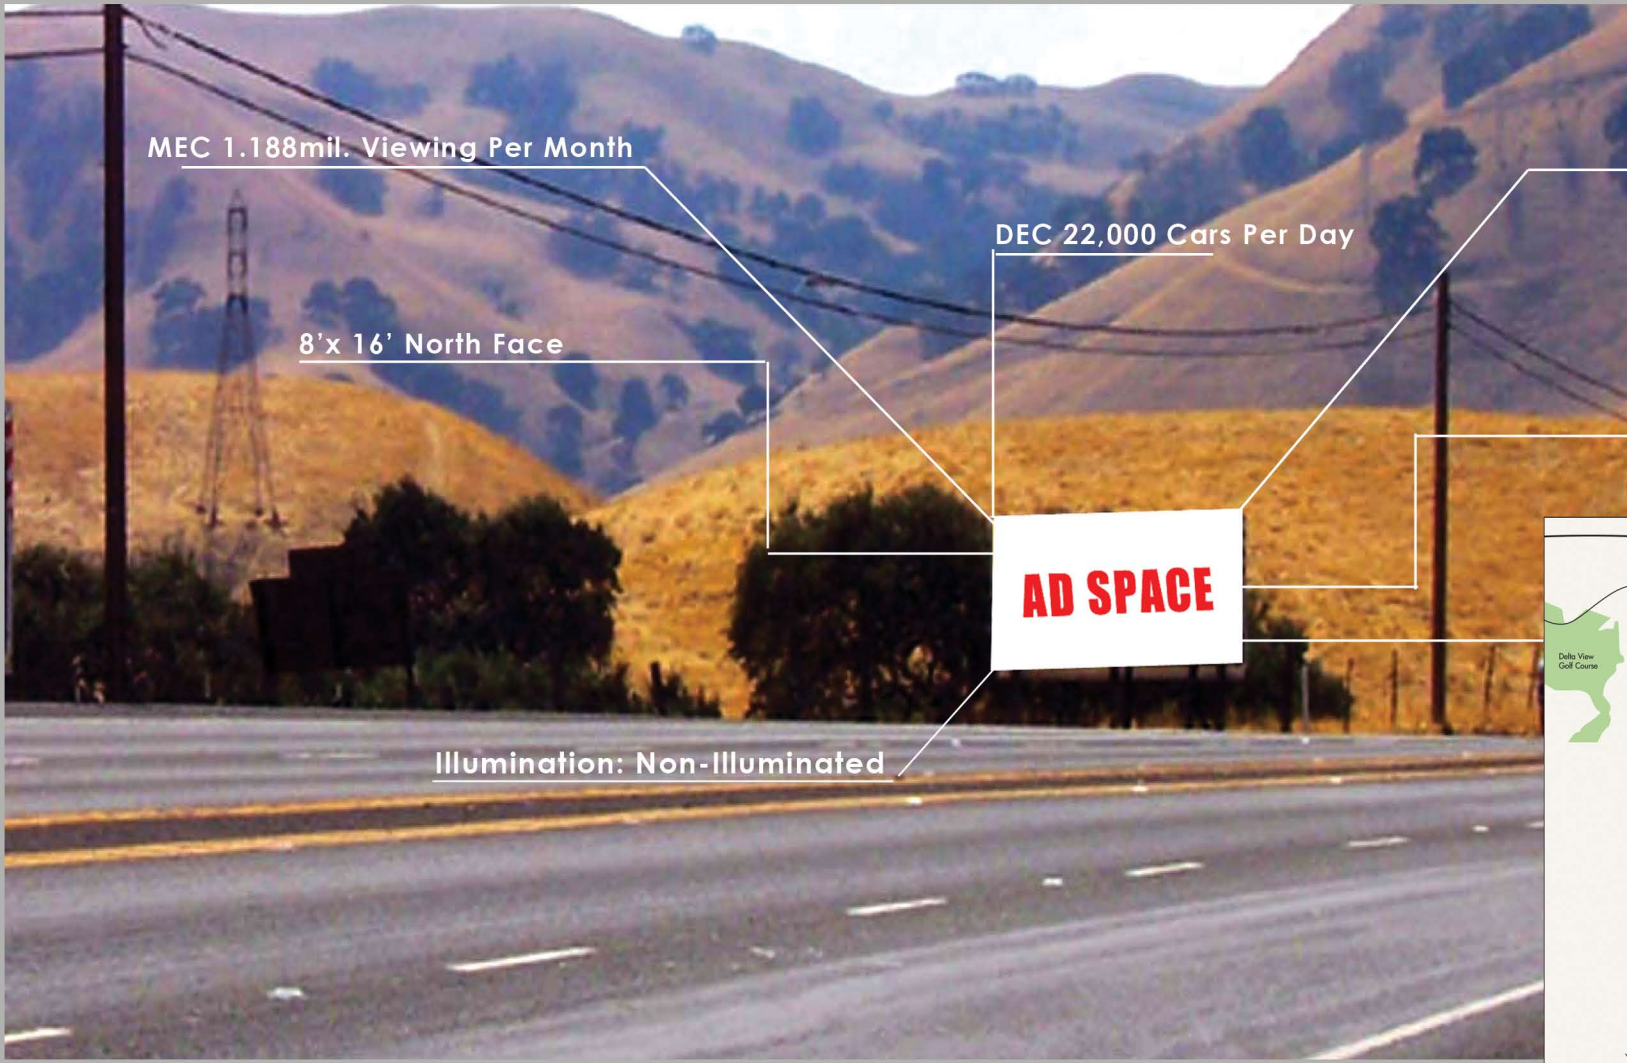

LATITUDE / LONGITUDE
(37.988702, -121.896596)

Kirker Pass / Contra Costa County

LOCATION:

East line Kirker Pass Rd.
North of Norton Ville Rd.
Pittsburg,
Contra Costa County
CC-0001N

Market:

Contra Costa County
Commuters