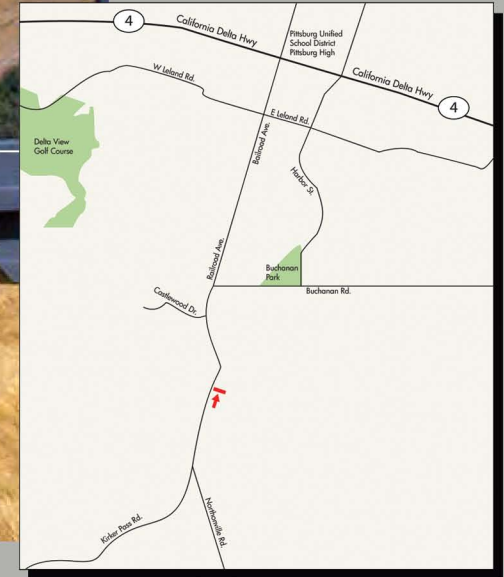

LATITUDE / LONGITUDE
(37.988702, -121.896596)

Kirker Pass / Contra Costa County

LOCATION:

East line Kirker Pass Rd.
North of Norton Ville Rd.
Pittsburg,
Contra Costa County
CC-0001S

Market:

Contra Costa County
Commuters

MEC 1.188mil. Viewing Per Month

DEC 22,000 Cars Per Day

8'x 16' South Face

AD SPACE

Illumination: Non- Illuminated

*see next page for larger map.

CONTACT:
5199 E. Pacific Coast Highway #305
Long Beach, CA 90804