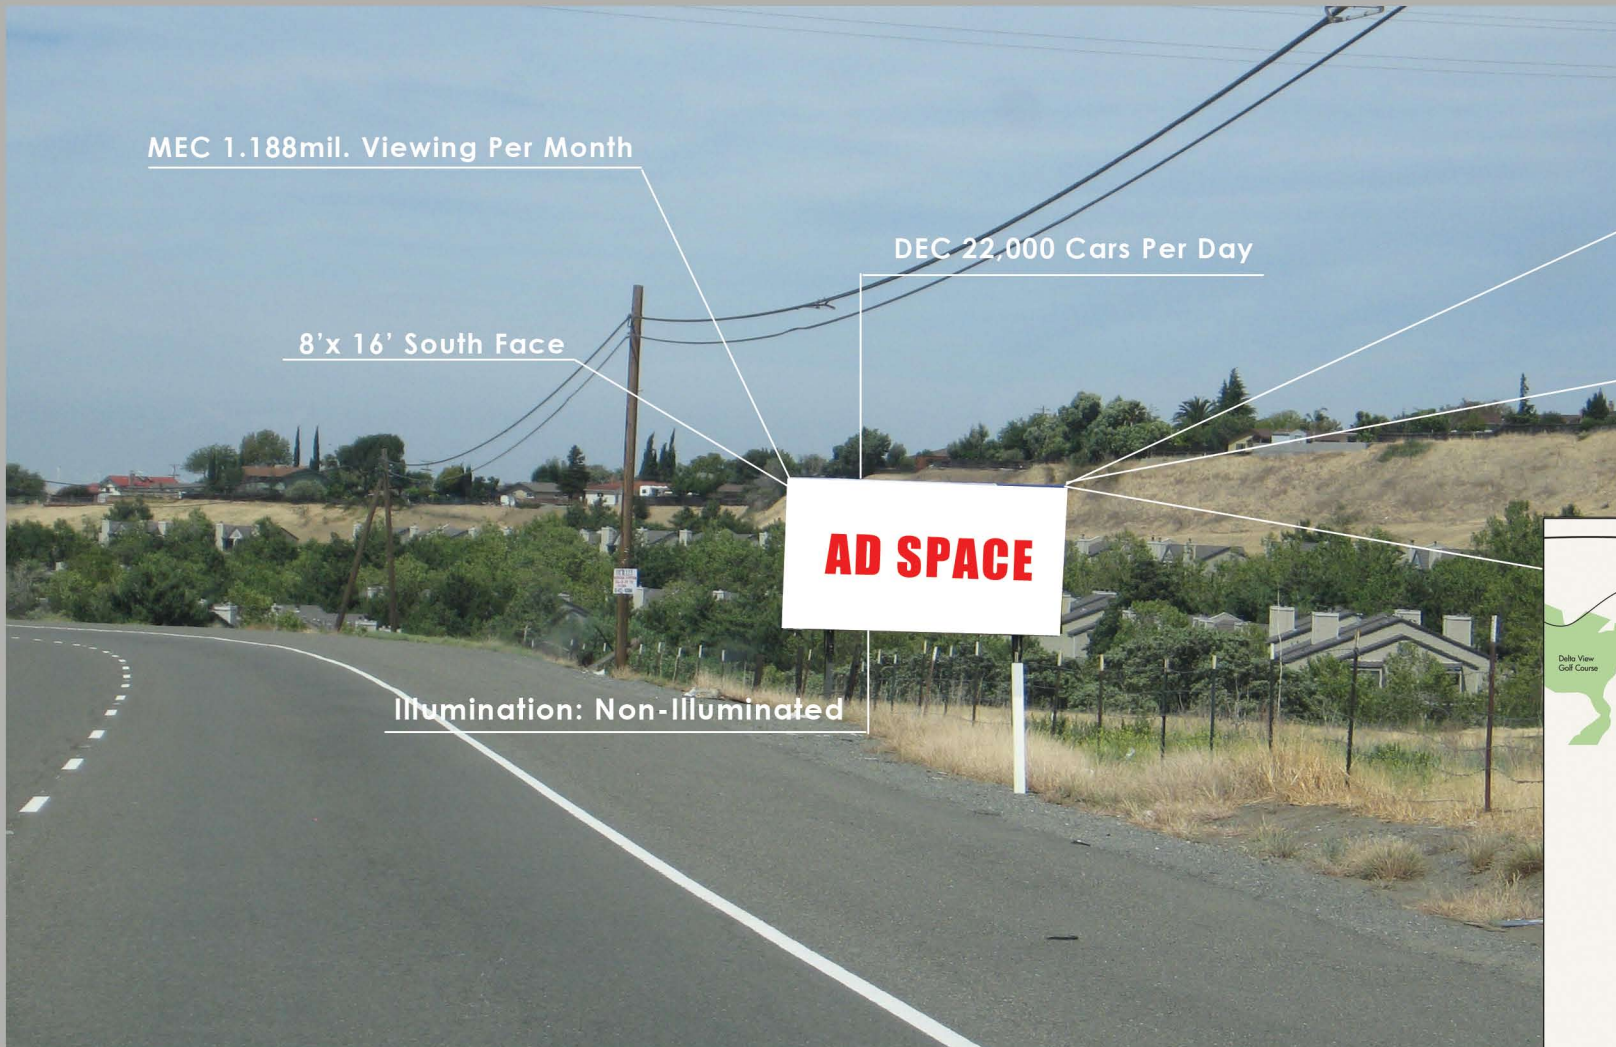

LATITUDE / LONGITUDE
(37.989218 , -121.896226)

Kirker Pass / Contra Costa County

LOCATION:

East line Kirker Pass Rd.
North of Norton Ville Rd.
Pittsburg,
Contra Costa County
CC-0002S

Market:

Contra Costa County
Commuters