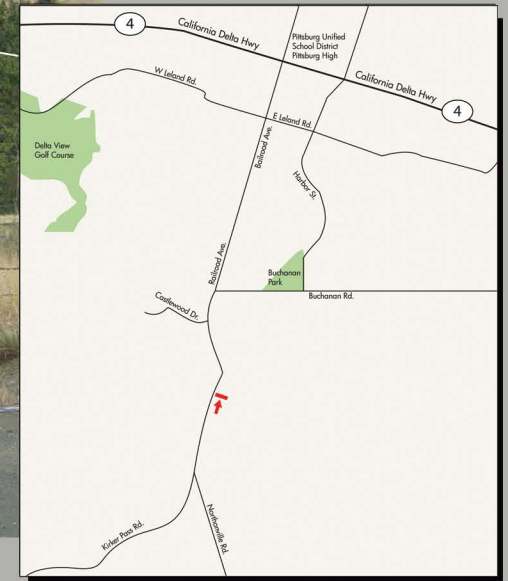

LATITUDE / LONGITUDE
(37.989218 , -121.896226)

Kirker Pass / Contra Costa County

LOCATION:

East line Kirker Pass Rd.
North of Norton Ville Rd.
Pittsburg,
Contra Costa County
CC-0002S

Market:

Contra Costa County
Commuters