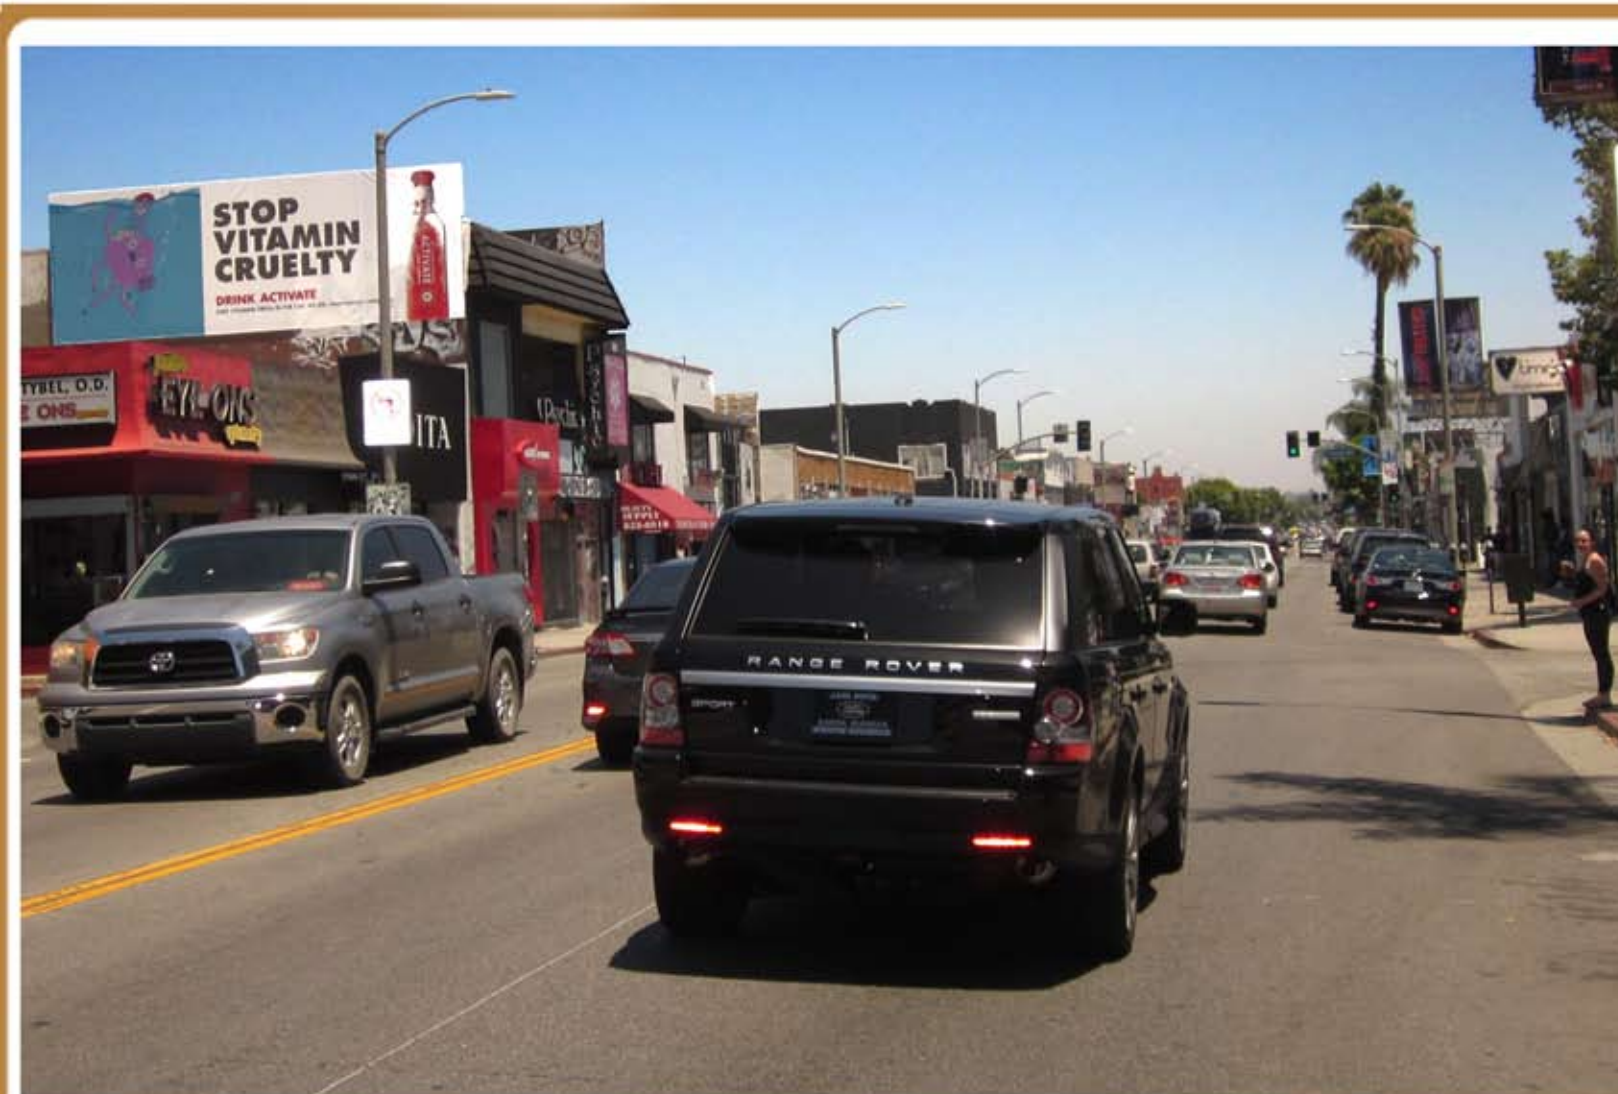

MELROSE WALLSCAPE - LA DMA

• Melrose Blvd @ Stanley Ave

• DEC: 48,100

• 11'x32'

• 34.083808 -118.356073

LA0075

Located in the heart of the Westside, Melrose Avenue is where the stars and wealthy go to dine and shop for cutting edge fashion. In addition to the bumper to bumper traffic, Melrose is crowded with hip and trendy pedestrians strolling the sidewalks. Home to comedy clubs, night spots, nostalgia shops, antique stores, art galleries, jewelry stores, fine dining, coffee shops, Melrose Avenue is a place to see and be seen.