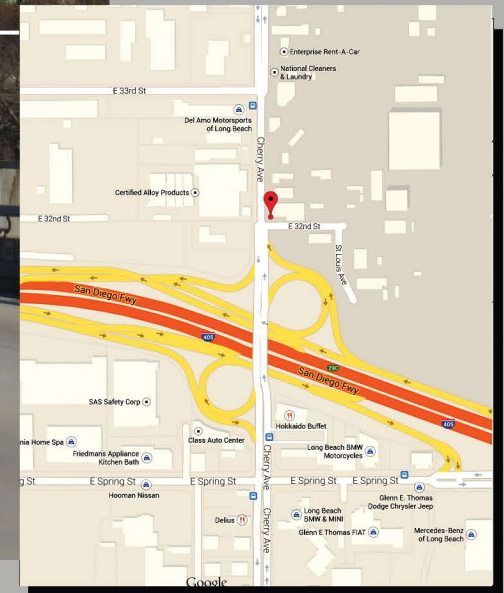

LATITUDE / LONGITUDE  
(33.81535,-118.16747)

Cherry Ave. at 405 Freeway, Long Beach

10'x 30' South Face

DEC 41,800 Cars Per Day

MEC 1,254,000 Viewing Per Month

Illumination: Yes

LOCATION:

LA01045  
Cherry Ave.  
North of 405 Freeway  
SF/EL

Market:

Long Beach, Signal Hill Auto Center, \*reads to Cherry Ave. and cars entering /exiting 405 Freeway!

\*see next page for larger map.

CONTACT:

5199 E. Pacific Coast Highway #305  
Long Beach, CA 90804