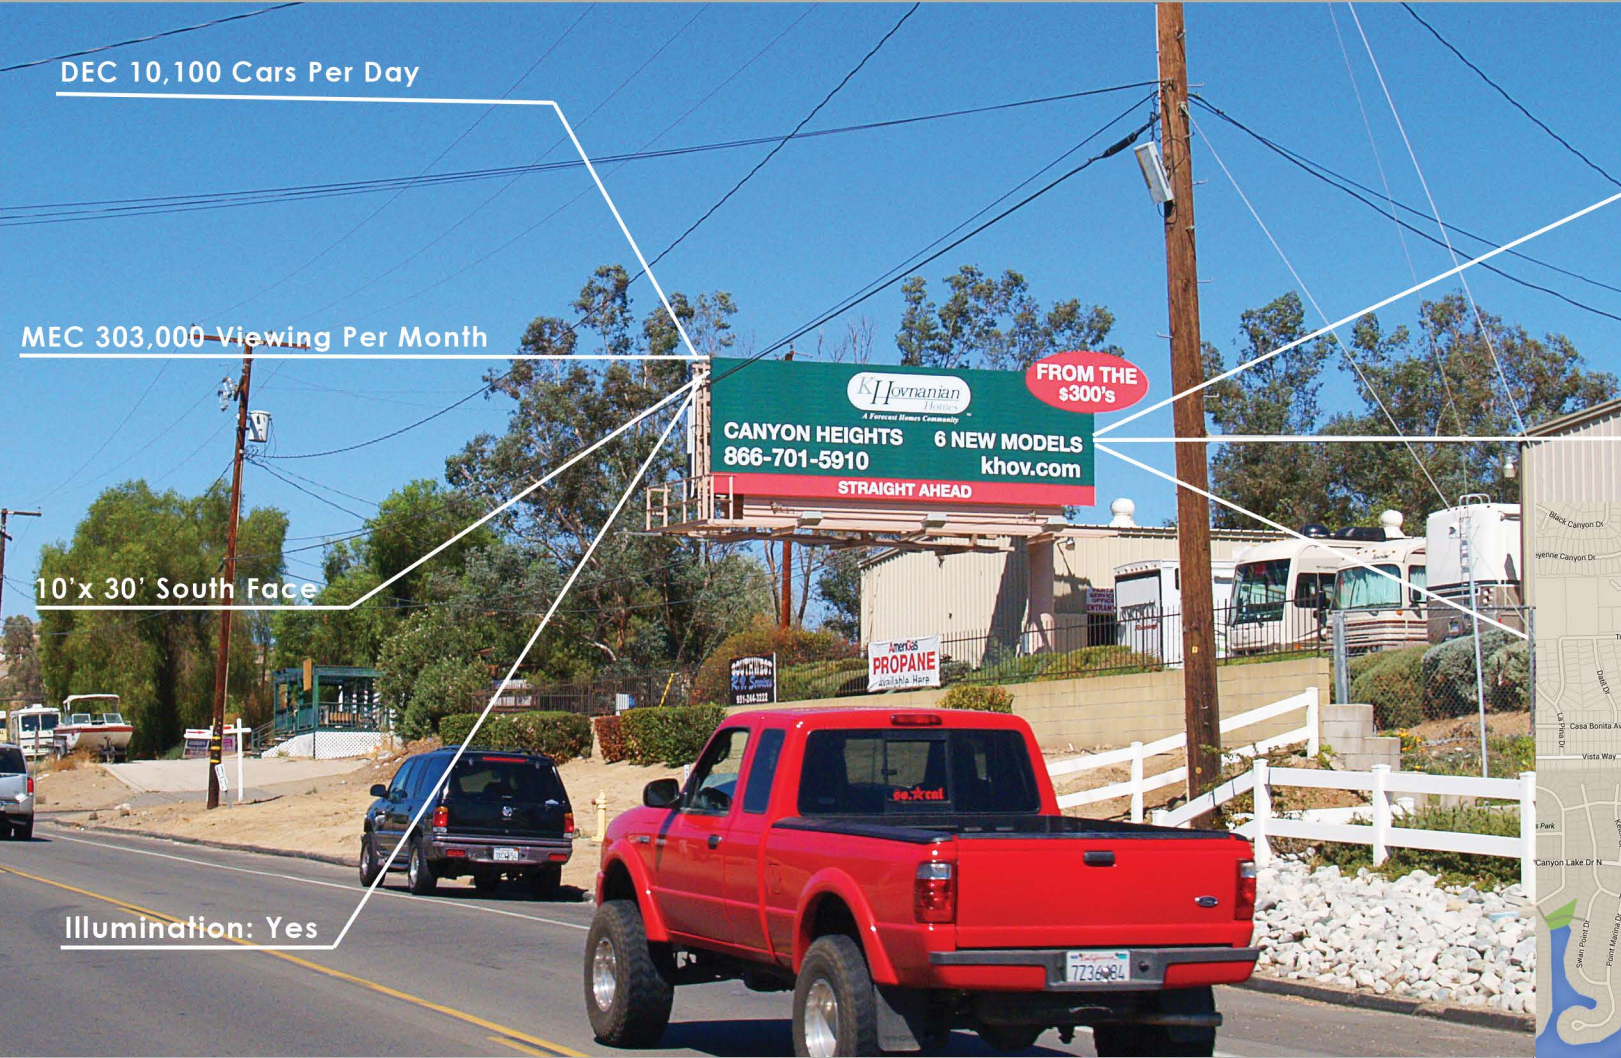

LATITUDE / LONGITUDE
(33.689416, -117.240274)

Goetz Rd., Canyon Lakes/Menifee/Riverside County

DEC 10,100 Cars Per Day

MEC 303,000 Viewing Per Month

10'x 30' South Face

Illumination: Yes

LOCATION:

LARS05025
Goetz Rd.
North of Normandy Rd.
SF/EL

Market:

Canyon Lakes/Menifee/
Riverside County

*see next page for larger map.

CONTACT:

5199 E. Pacific Coast Highway #305
Long Beach, CA 90804

Mike Ondeck
Email: m.ondeck@verizon.net

Office: 562.597.0001
Cell: 562.900.7311