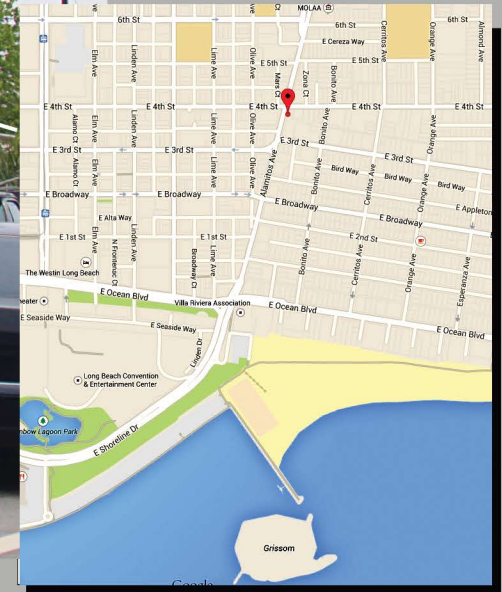

LATITUDE / LONGITUDE
(33.771504, -118.181211)

Alamitos Ave at 4th St., Downtown Long Beach

14' x 48' North Face

Illumination: Yes

DEC 38,000 Cars Per Day

MEC 1,140,000 Viewing Per Month

LOCATION:

LBSL00015
Alamitos Ave.
Reads to both Alamitos Ave.
and 4th St.
NF+WF/EL

Market:

Downtown Long Beach,
East Village Arts District,
beach traffic and other
attractions.

*see next page for larger map.

CONTACT:

5199 E. Pacific Coast Highway #305
Long Beach, CA 90804

Mike Ondeck
Email: m.ondeck@verizon.net