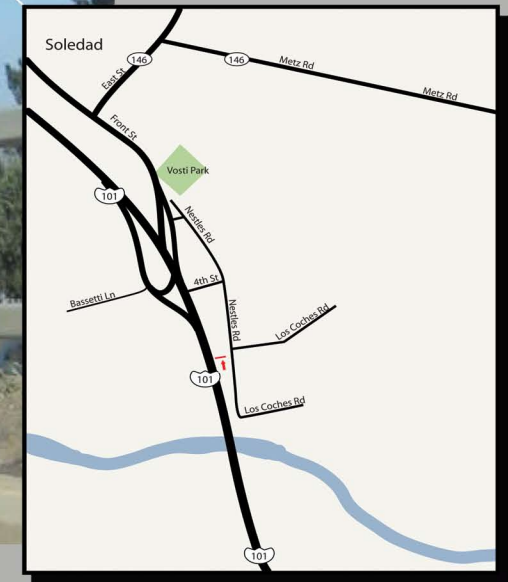

LATITUDE, LONGITUDE
(36.412219, -121.319810)

HWY 101, South of Soledad, CA

LOCATION:

E/line HWY 101, S/of
Front St
Monterey County
MO0012S

Market:

Soledad, Gonzales, Salinas,
Monterey County

DEC 51,500 Cars Per Day

MEC 2,565,000. Viewing Per Month

10' x40' South Face

Illumination: Yes

AD SPACE

*see next page for larger map.

5199 E. Pacific Coast Highway #305
Long Beach, CA 90804

Mike Ondeck
Email: m.ondeck@verizon.net