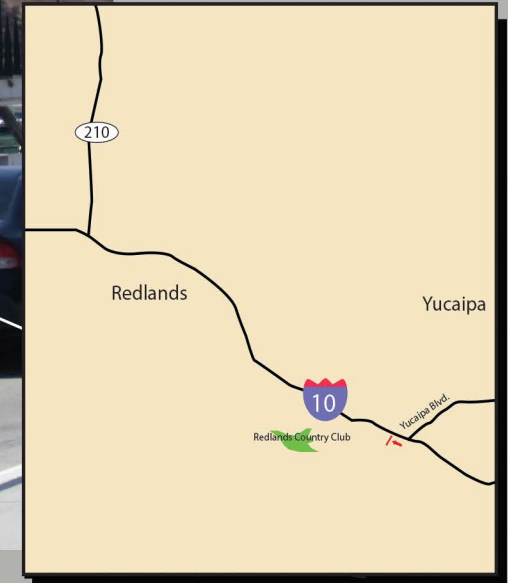

LATITUDE / LONGITUDE
(34.026841, -117.122080)

I-10- Yucaipa, CA

LOCATION:

SBD0020E
I-10, South Line, 200' West
of Yucaipa Blvd

Market:

Heavy commuter traffic,
Palm Springs/ Palm Desert,
casino, outlet center traffic
traveling back to Los Angeles

Yucaipa

Redlands Country Club

Yucaipa Blvd.