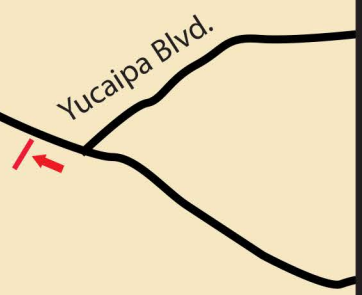

LATITUDE / LONGITUDE
(34.026841, -117.122080)

I-10- Yucaipa, CA

LOCATION:

SBD0020E
I-10, South Line, 200' West
of Yucaipa Blvd

Market:

Heavy commuter traffic,
Palm Springs/ Palm Desert,
casino, outlet center traffic
traveling back to Los Angeles

Yucaipa

Redlands Country Club

Yucaipa Blvd.