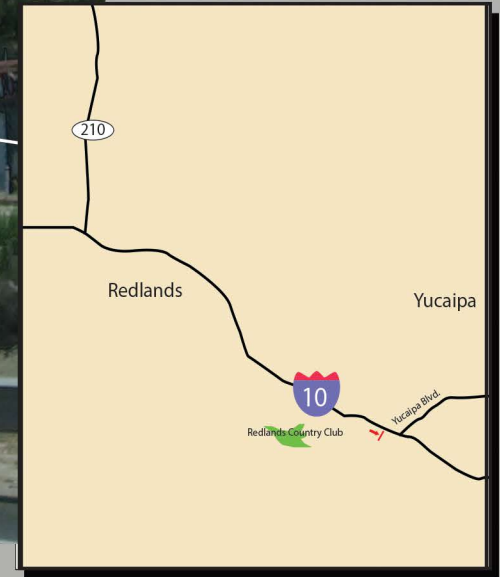

LATITUDE / LONGITUDE
(34.026841, -117.122080)

I-10- Yucaipa, CA

LOCATION:

SBD0020W
I-10, South Line, 200' West
of Yucaipa Blvd

Market:

Palm Springs/ Palm Desert,
casinos, outlet shopping,
heavy commuter traffic

Yucaipa

Redlands Country Club

Yucaipa Blvd.