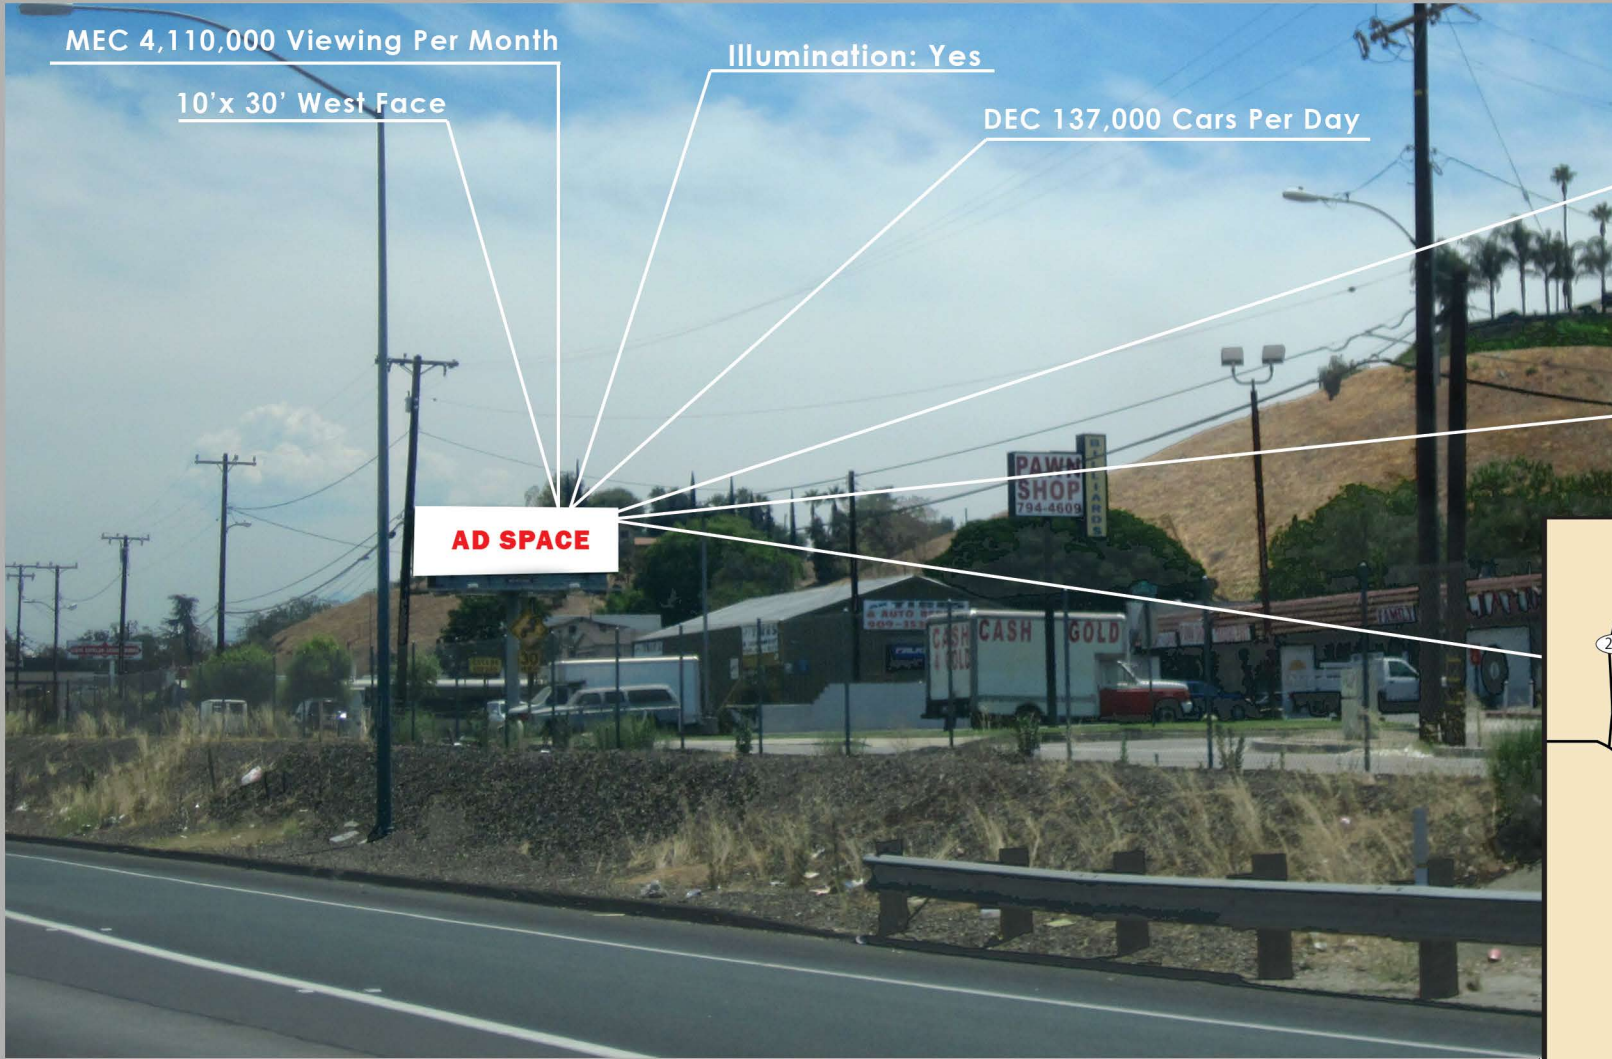

LATITUDE / LONGITUDE
(34.026841, -117.122080)

I-10- Yucaipa, CA

LOCATION:

SBD0020W
I-10, South Line, 200' West
of Yucaipa Blvd

Market:

Palm Springs/ Palm Desert,
casinos, outlet shopping,
heavy commuter traffic