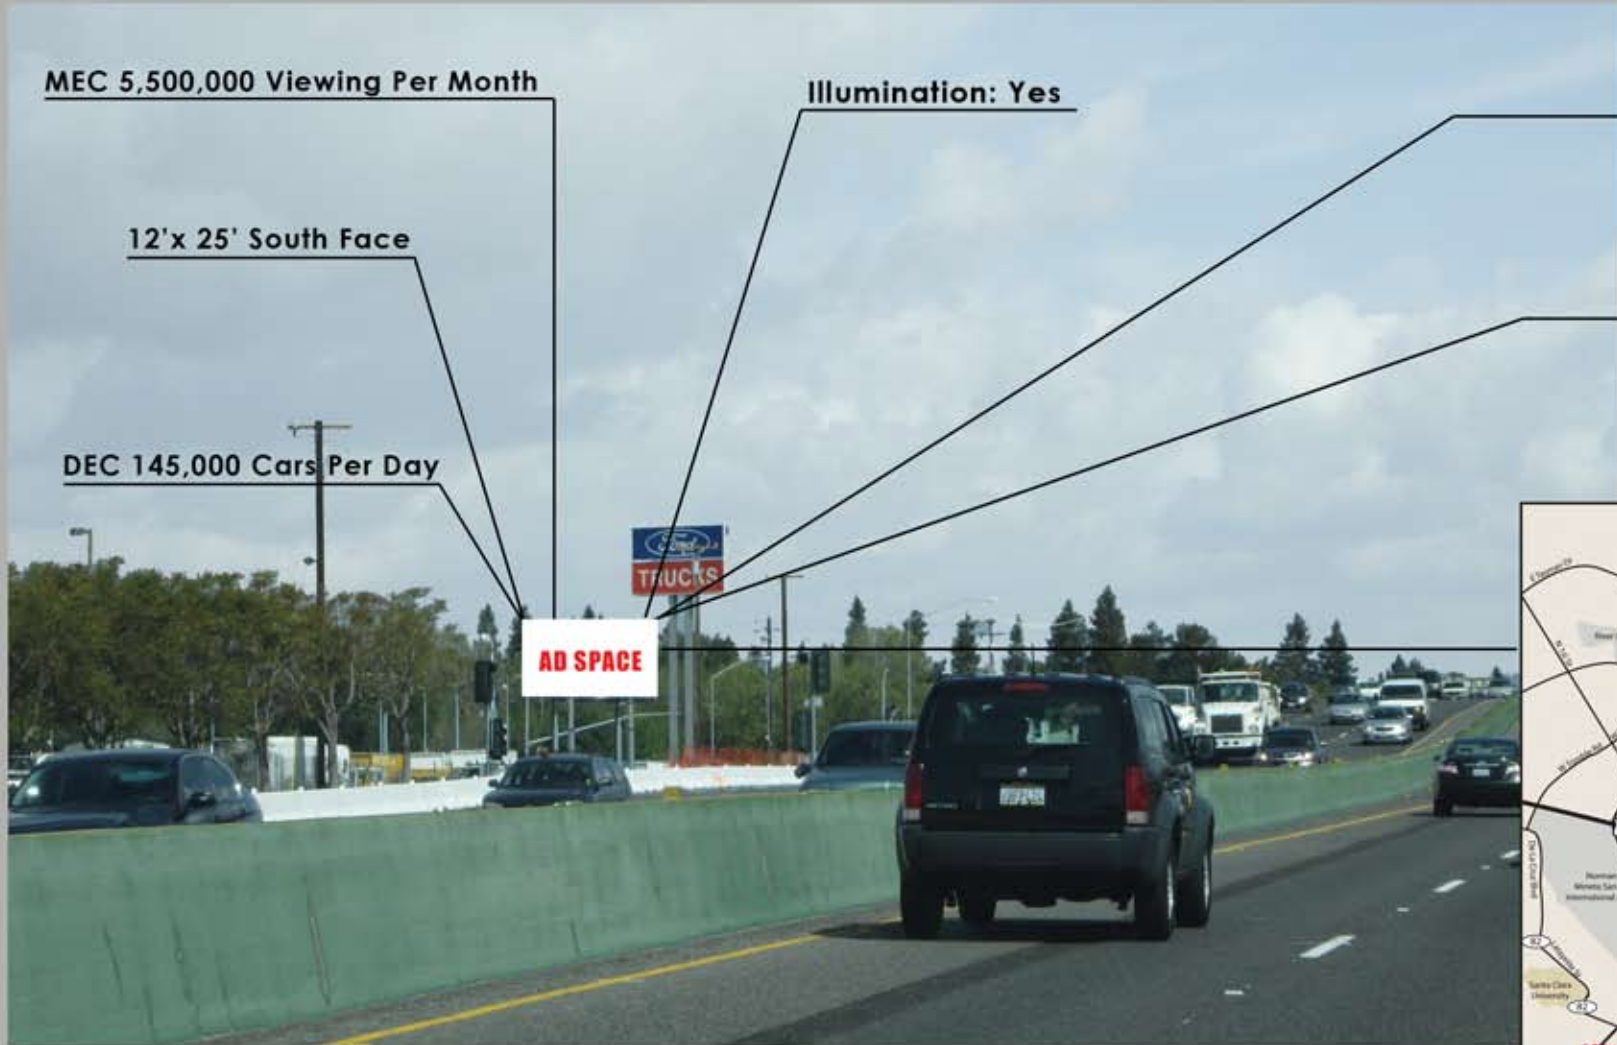

LATITUDE / LONGITUDE
(37.381141, -121.904628)

Interstate 880/San Jose, CA

LOCATION:
W/line Interstate 880, S/of
Brokaw Rd San Jose,
Santa Clara County
SC00055

Market:
San Jose- Silicon Valley

*see next page for larger map.