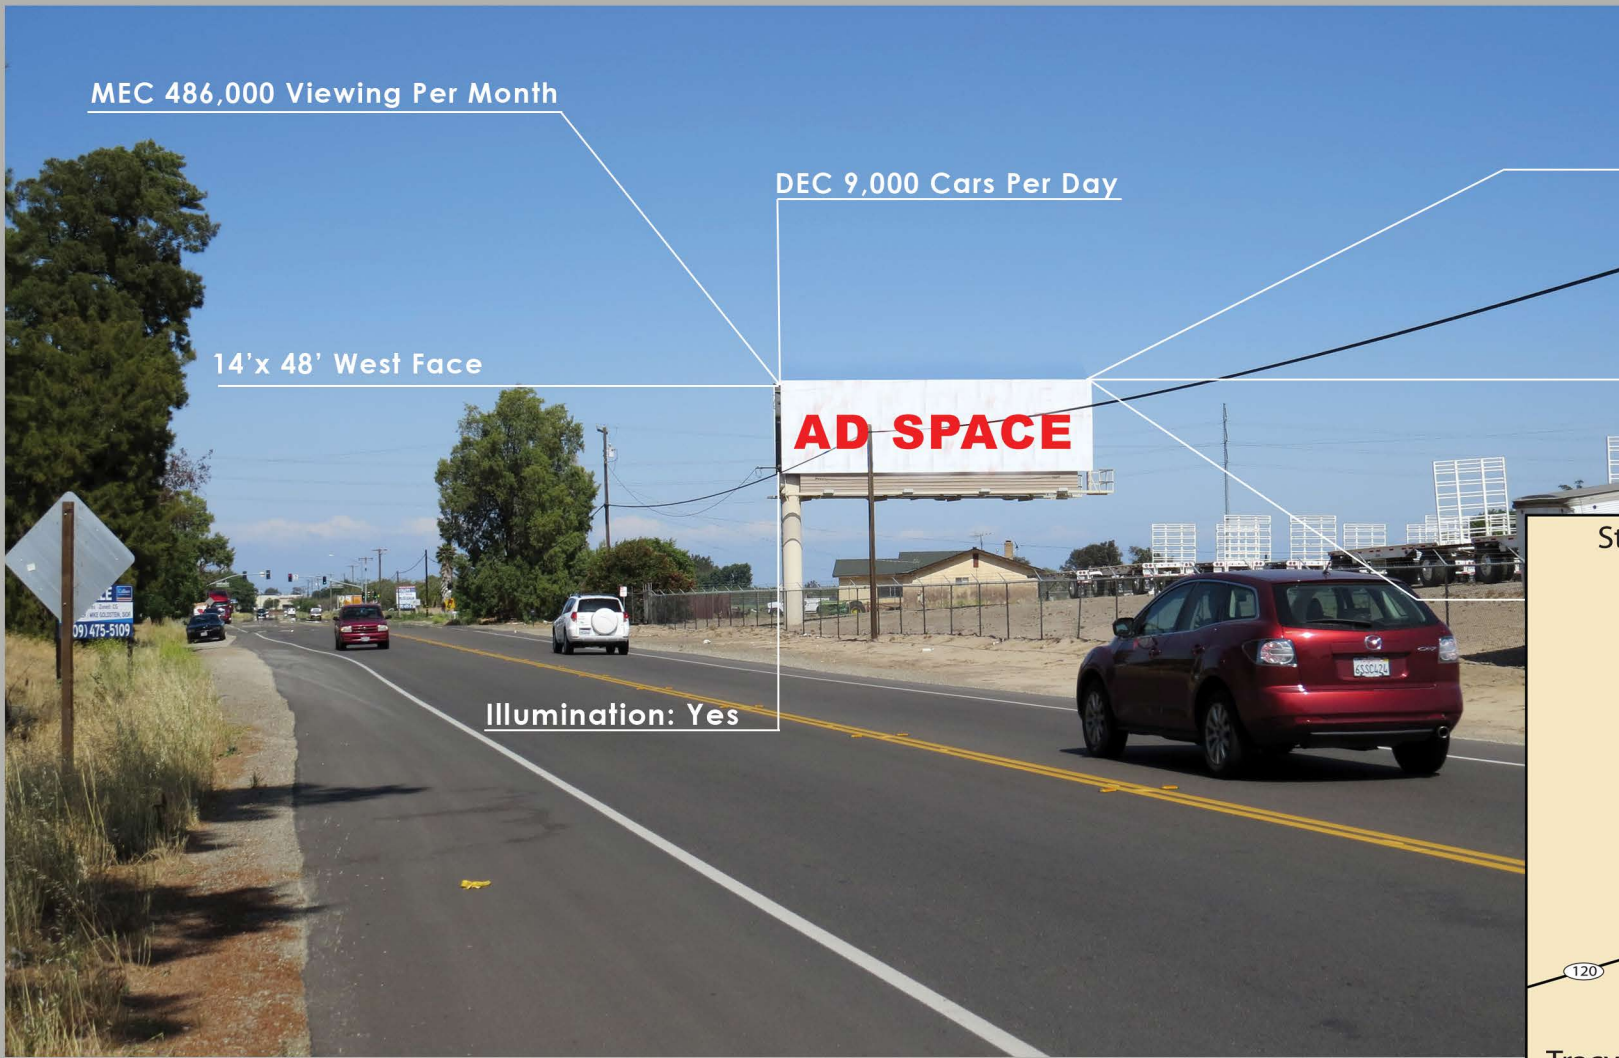

LATITUDE / LONGITUDE  
( 37.794076, -121.281389 )

Yosemite Ave- HWY 120, Lathrop, CA

LOCATION:

S/line Yosemite Ave., E/of  
HWY 120 Lathrop, San Joaquin  
County  
SJ0005W

Market:

Lathrop, Manteca,  
French Camp