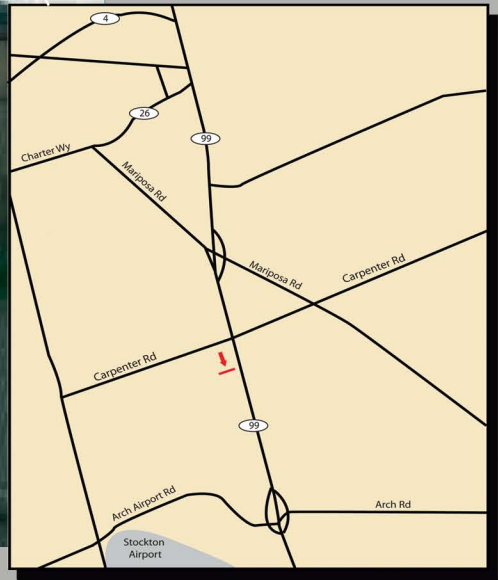

LATITUDE / LONGITUDE
(37.922050, -121.230417)

HWY 99- Arch Rd, Stockton, CA

MEC3,384,000 Viewing Per Month

Illumination: Yes

14'x 48' North Face

DEC 94,000 Cars Per Day

AD SPACE

LOCATION:
W/line HWY 99, 1/2 Mile N/of Arch Rd. Stockton, San Joaquin County SJ0009N

Market:
Stockton, San Joaquin County

*see next page for larger map.

CONTACT:

5199 E. Pacific Coast Highway #305
Long Beach, CA 90804

Mike Odeck
Email: m.odeck@verizon.net

Office: 562.597.0001
Cell: 562.900.7311