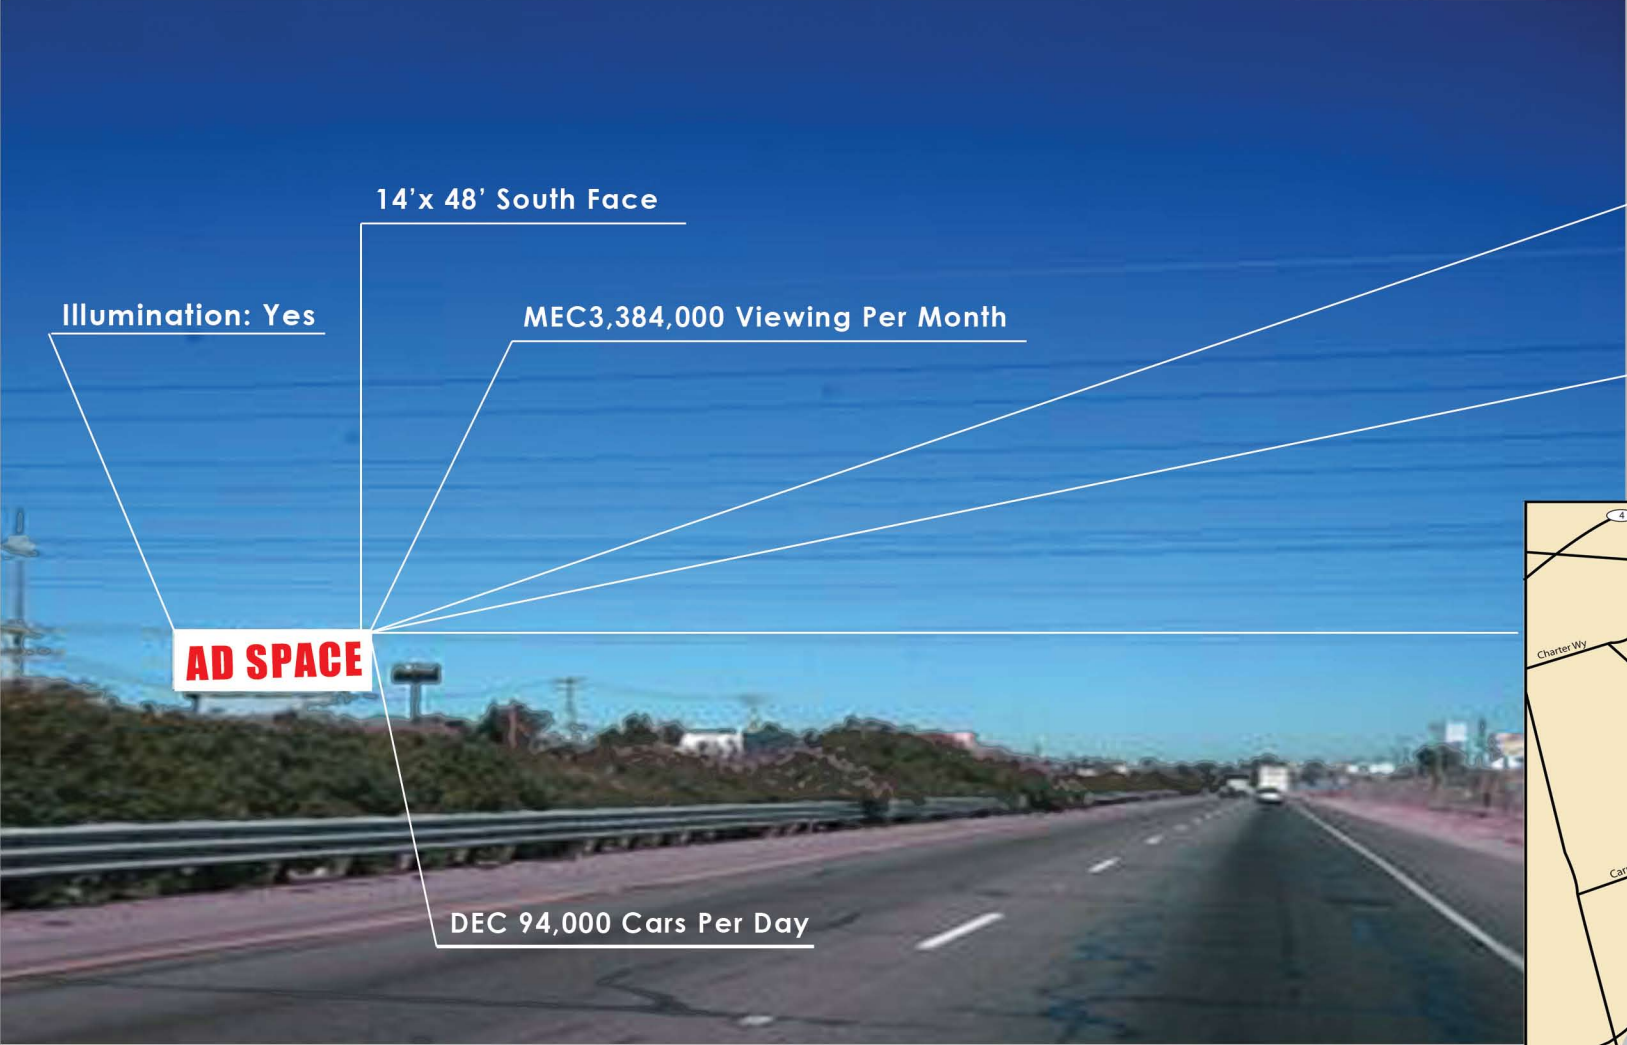

LATITUDE / LONGITUDE
(37.922050, -121.230417)

HWY 99- Arch Rd, Stockton, CA

AD SPACE

14'x 48' South Face

Illumination: Yes

MEC3,384,000 Viewing Per Month

DEC 94,000 Cars Per Day

LOCATION:

W/line HWY 99, 1/2 Mile N/of Arch Rd. Stockton, San Joaquin County SJ0009S

Market:

Stockton, San Joaquin County

*see next page for larger map.

CONTACT:

5199 E. Pacific Coast Highway #305
Long Beach, CA 90804