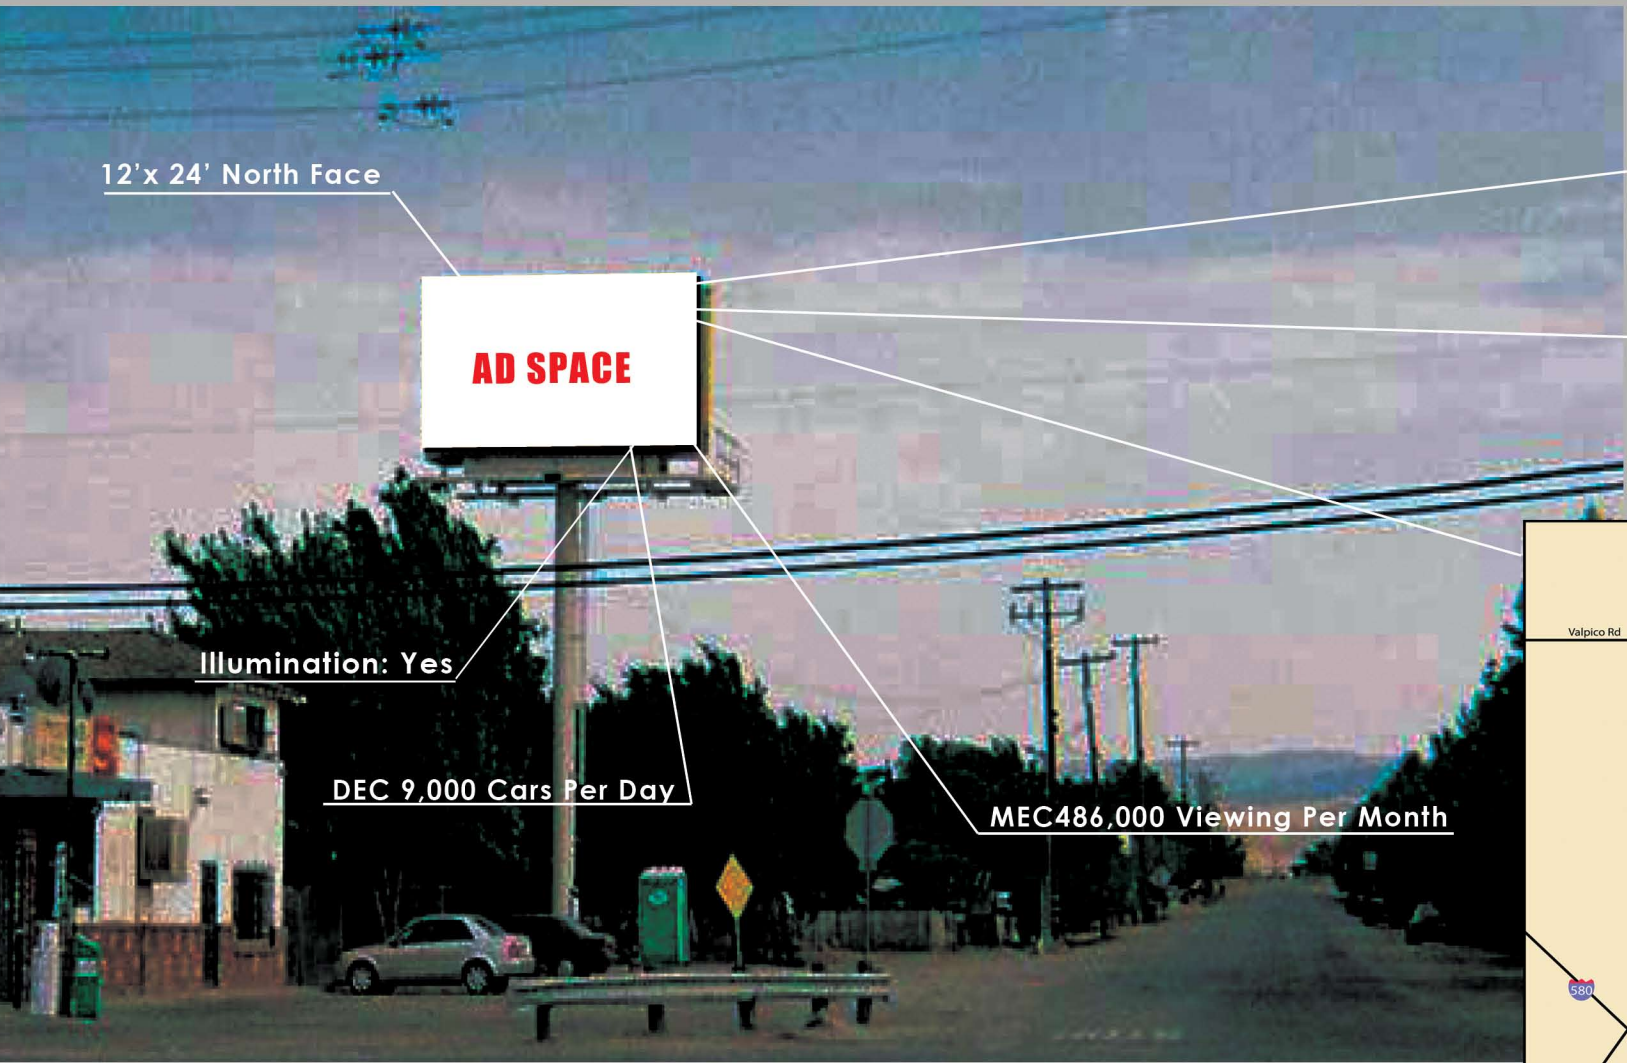

LATITUDE / LONGITUDE  
( 37.695546, -121.434516 )

Tracy & Linne Near the Tracy Airport, Tracy, CA

12'x 24' North Face

**AD SPACE**

Illumination: Yes

DEC 9,000 Cars Per Day

MEC486,000 Viewing Per Month

LOCATION:  
E/line Tracy Blvd, S/of Linne Rd  
Tracy, San Joaquin County  
SJ0011N

Market:  
Southern Tracy

\*see next page for larger map.

CONTACT:

5199 E. Pacific Coast Highway #305  
Long Beach, CA 90804

Mike Ondeck  
Email: m.ondeck@verizon.net

Office: 562.597.0001  
Cell: 562.900.7311