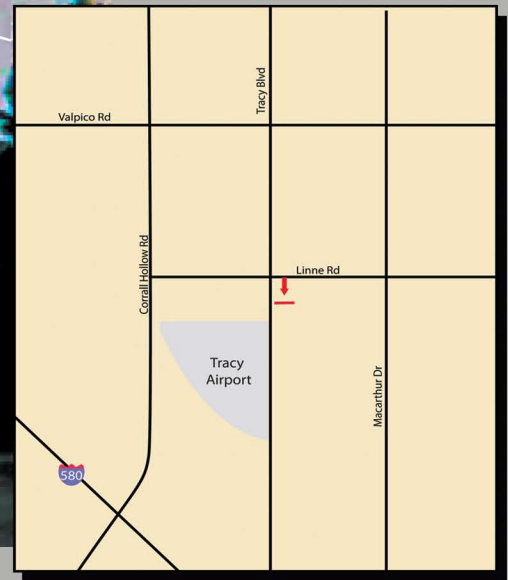

LATITUDE / LONGITUDE  
( 37.695546, -121.434516 )

Tracy & Linne Near the Tracy Airport, Tracy, CA

12'x 24' North Face

**AD SPACE**

Illumination: Yes

DEC 9,000 Cars Per Day

MEC486,000 Viewing Per Month

LOCATION:  
E/line Tracy Blvd, S/of Linne Rd  
Tracy, San Joaquin County  
SJ0011N

Market:  
Southern Tracy

\*see next page for larger map.

CONTACT:

5199 E. Pacific Coast Highway #305  
Long Beach, CA 90804

Mike Ondeck  
Email: m.ondeck@verizon.net

Office: 562.597.0001  
Cell: 562.900.7311