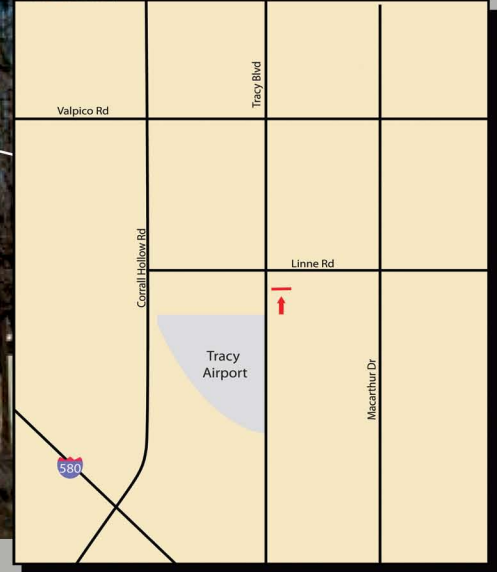

LATITUDE / LONGITUDE
(37.695546, -121.434516)

Tracy & Linne Near the Tracy Airport, Tracy, CA

LOCATION:
E/line Tracy Blvd, S/of Linne Rd
Tracy , San Joaquin County
SJ0011S

Market:
Southern Tracy

AD SPACE

Illumination: Yes

12'x 24' South Face

DEC 9,000 Cars Per Day

MEC486,000 Viewing Per Month

*see next page for larger map.

CONTACT:

5199 E. Pacific Coast Highway #305
Long Beach, CA 90804

Mike Ondeck
Email: m.ondeck@verizon.net