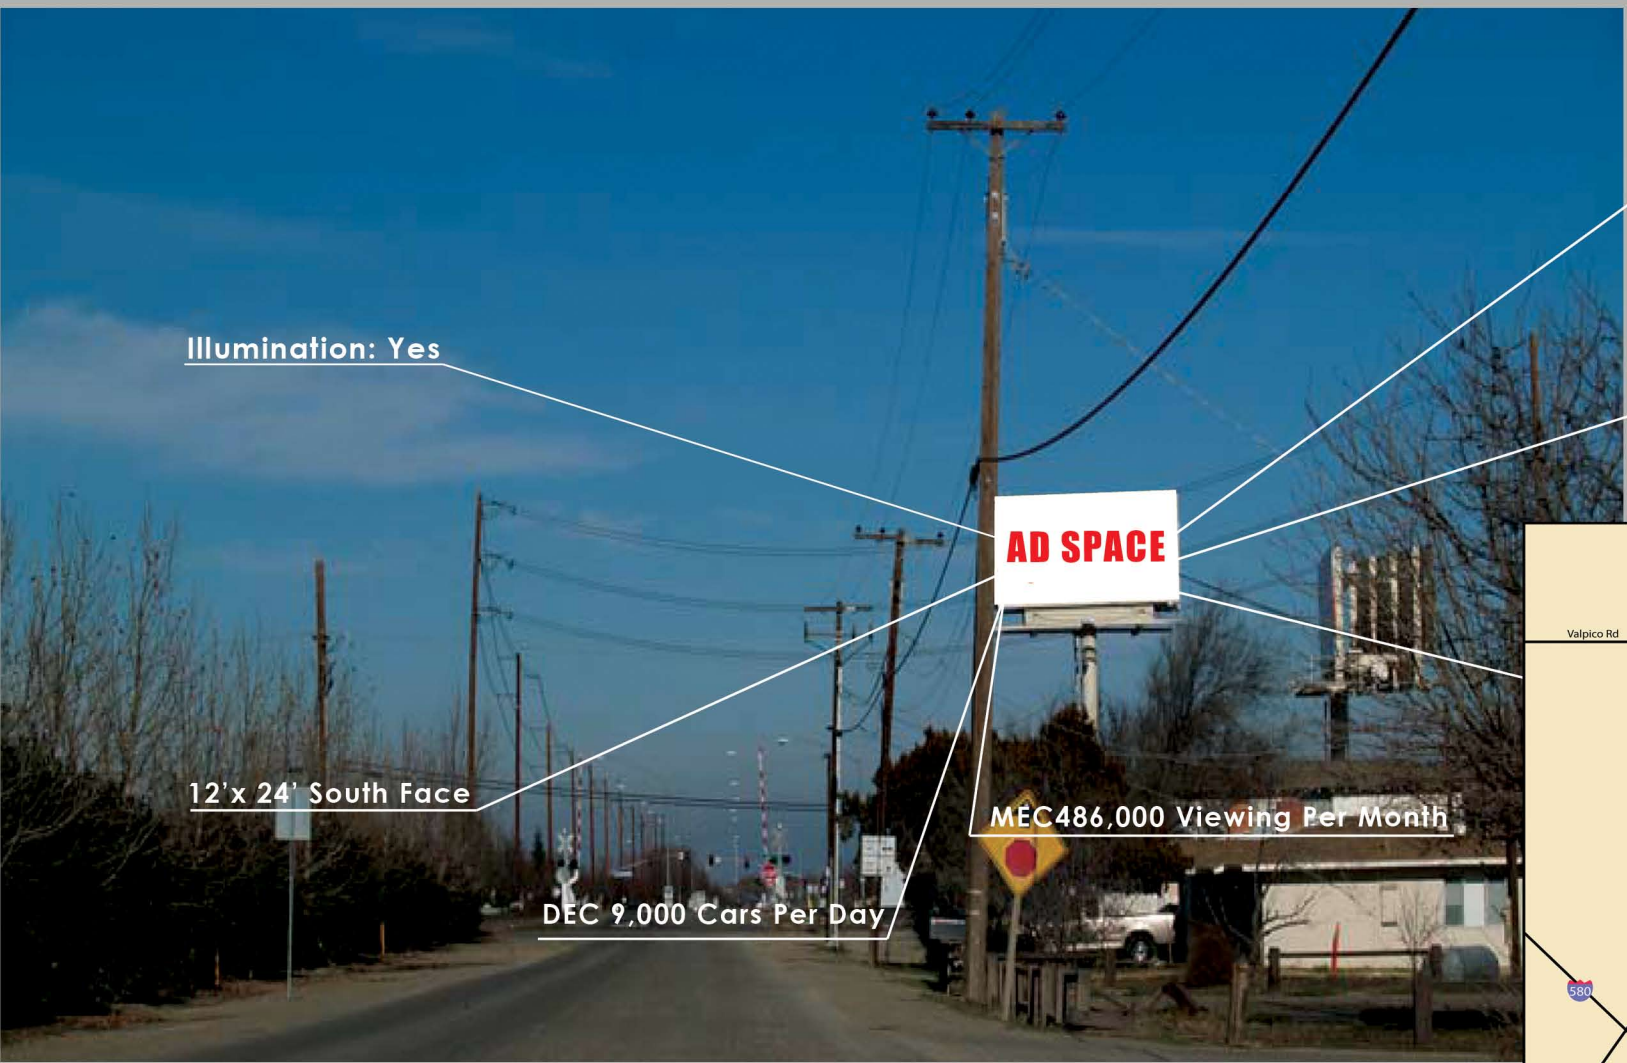

LATITUDE / LONGITUDE
(37.695546, -121.434516)

Tracy & Linne Near the Tracy Airport, Tracy, CA

LOCATION:
E/line Tracy Blvd, S/of Linne Rd
Tracy , San Joaquin County
SJ0011S

Market:
Southern Tracy

AD SPACE

Illumination: Yes

12'x 24' South Face

DEC 9,000 Cars Per Day

MEC486,000 Viewing Per Month

*see next page for larger map.

CONTACT:

5199 E. Pacific Coast Highway #305
Long Beach, CA 90804

Mike Ondeck
Email: m.ondeck@verizon.net