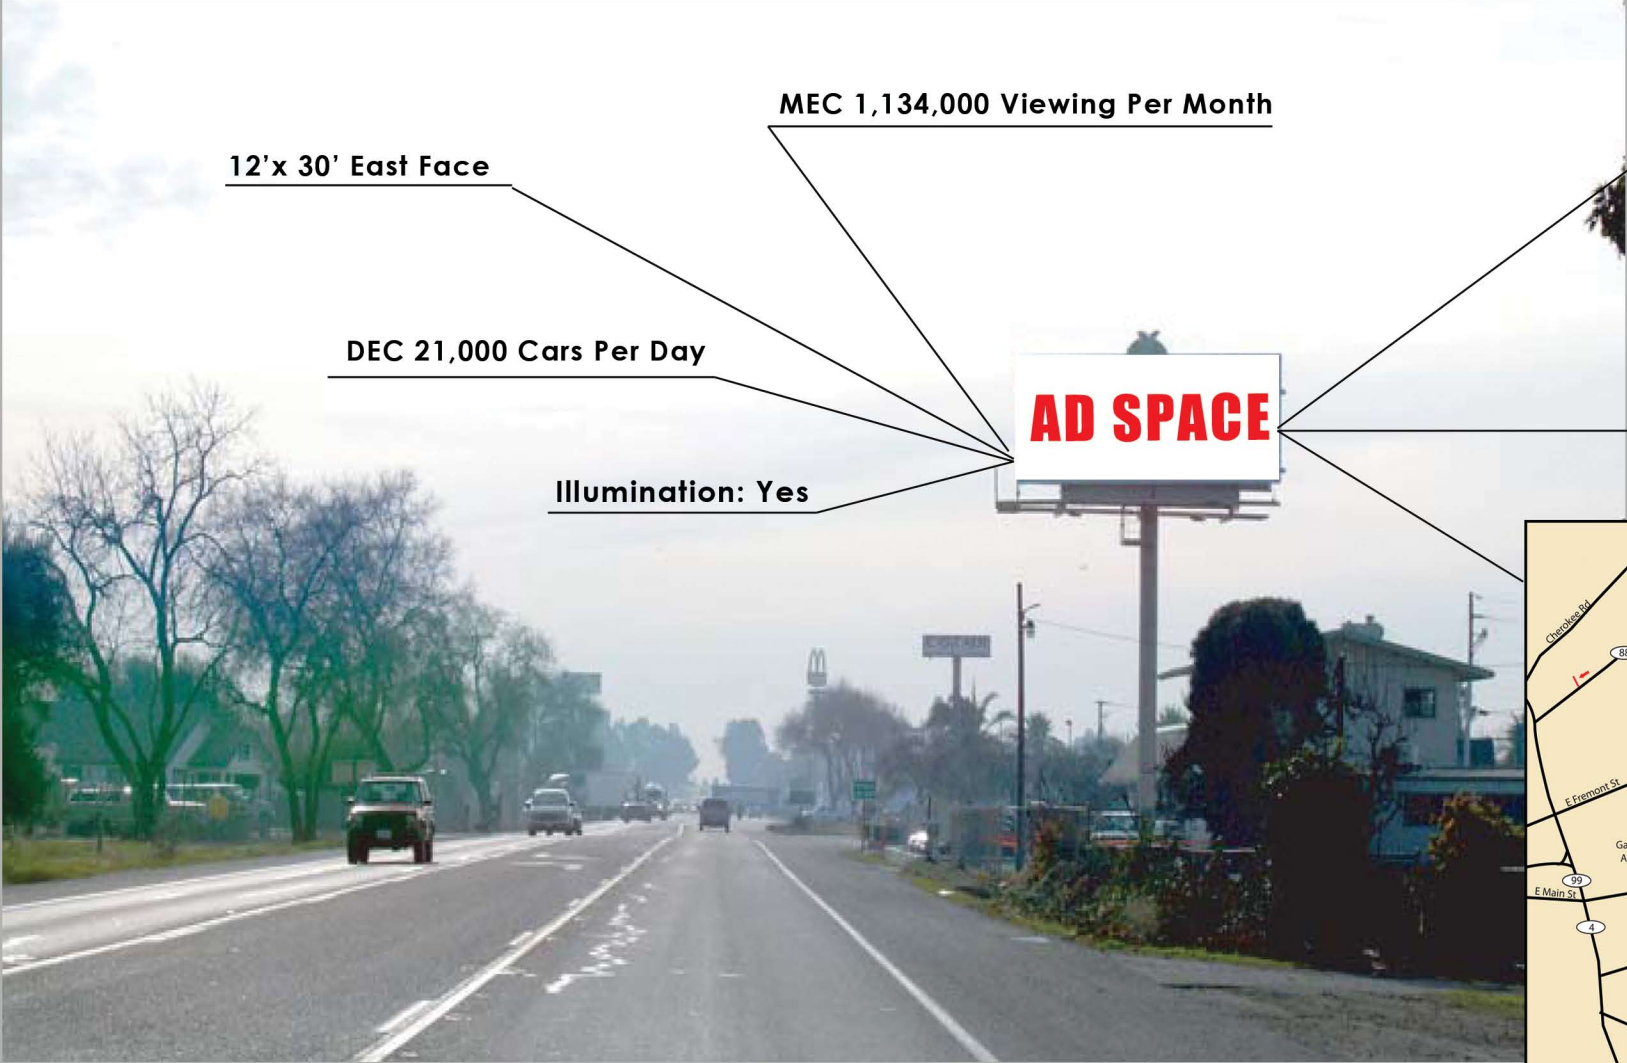

LATITUDE / LONGITUDE
(37.991239, -121.240141)

HWY 88, Stockton HWY From Stockton To Jackon & Tahoe, CA

12'x 30' East Face

MEC 1,134,000 Viewing Per Month

DEC 21,000 Cars Per Day

Illumination: Yes

AD SPACE

LOCATION:
N/line HWY 88 (Waterloo Rd)
E/of Hwy 99 1/2 Mile
City of Stockton, San Joaquin
County
SJ0014E

Market:
Stockton, Manteca,
Modesto

*see next page for larger map.

CONTACT:

5199 E. Pacific Coast Highway #305
Long Beach, CA 90804

Mike Ondeck
Email: m.ondeck@verizon.net

Office: 562.597.0001
Cell: 562.900.7311