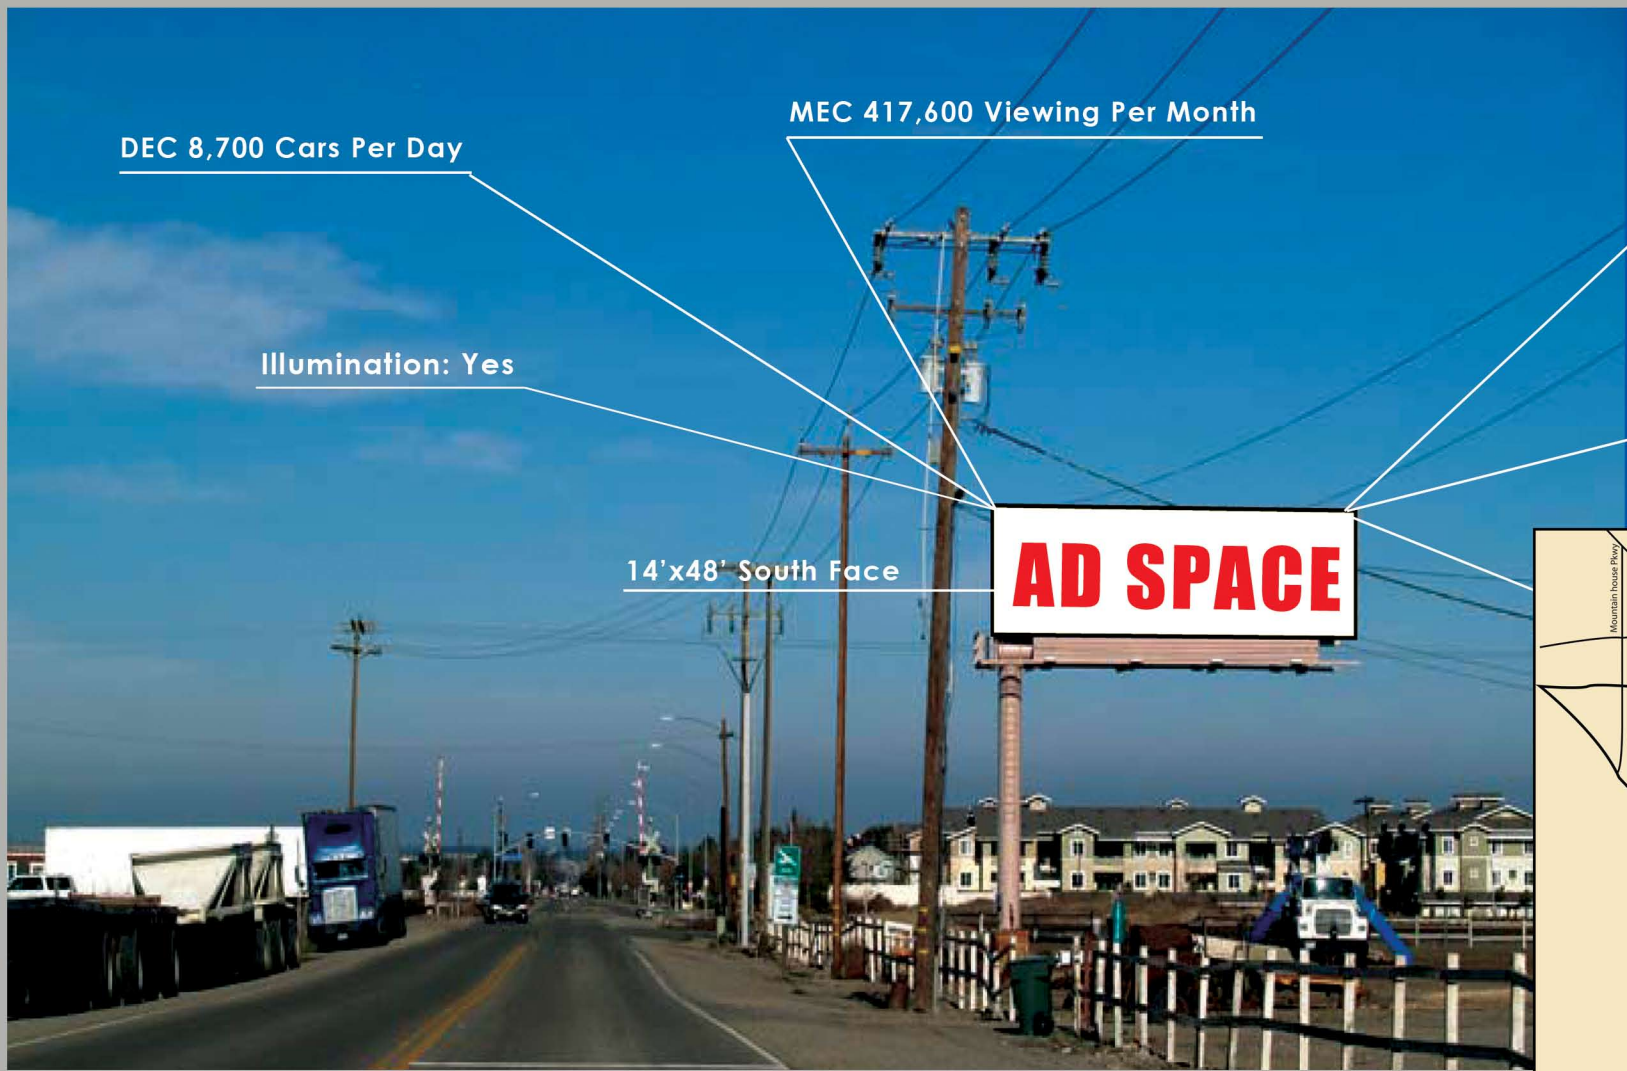

LATITUDE / LONGITUDE  
( 37.695665, -121.452598 )

Corral Hollow Road- Off HWY 580 (Linne Rd) Tracy, CA

DEC 8,700 Cars Per Day

MEC 417,600 Viewing Per Month

Illumination: Yes

14'x48' South Face

**AD SPACE**

LOCATION:  
E/line Corral Hollow Rd, S/of  
Linne Rd Tracy, San Joaquin  
County  
SJ0015S

Market:  
Tracy, Mountain House,  
Central Valley

\*see next page for larger map.

CONTACT:  
5199 E. Pacific Coast Highway #305  
Long Beach, CA 90804

Mike Ondeck  
Email: m.ondeck@verizon.net

Office: 562.597.0001  
Cell: 562.900.7311