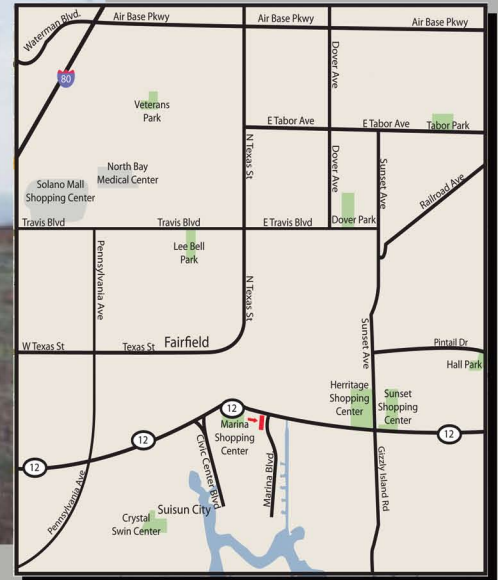

LATITUDE / LONGITUDE
(38.244368 , -122.031699)

HWY 12, Suisun / Suisun City, Solano County

MEC 2,754,000 Viewing Per Month

12' X 30' West Face

DEC 51,000 Cars Per Day

Illumination: Yes

AD SPACE

LOCATION:
S/line HWY 12, W/of Marina Blvd.
Suisun City, Solano County
SO-0001W

Market:
Suisun, Rio Vista and Stockton. Heavily traveled link between Fairfield and Central Valley

*see next page for larger map.

CONTACT:

5199 E. Pacific Coast Highway #305
Long Beach, CA 90804

Mike Ondeck
Email: m.ondeck@verizon.net