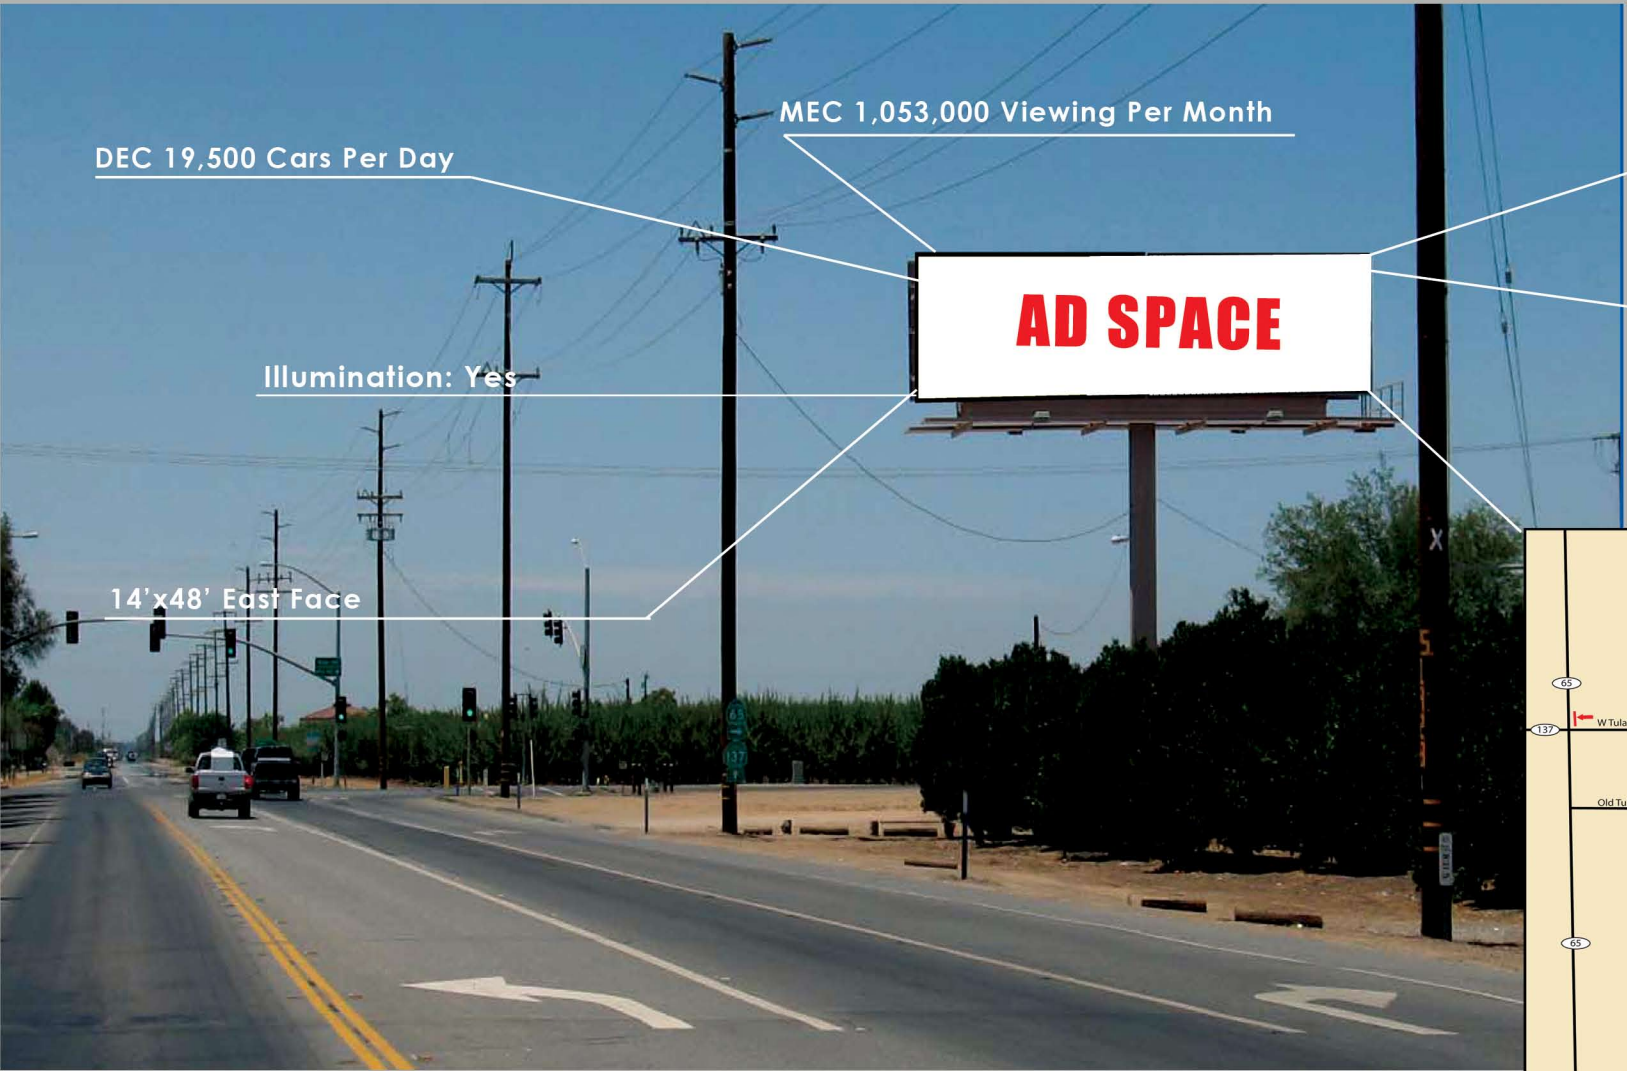

LATITUDE / LONGITUDE
(36.210995, -119.135229)

HWY 65 At HWY 137 Tulare County

LOCATION:
N/line HWY 65, E/of HWY 137
TU0001E

Market:
Porterville, Tulare, Visalia,
Lindsay, Exeter & Southern
Tulare County- Auto Dealers,
Restaurants, Shopping &
New Housing

HWY 65 At HWY 137 Tulare County

LOCATION:
N/line HWY 65, E/of HWY 137
TU0001E

Market:
Porterville, Tulare, Visalia,
Lindsay, Exeter & Southern
Tulare County- Auto Dealers,
Restaurants, Shopping &
New Housing