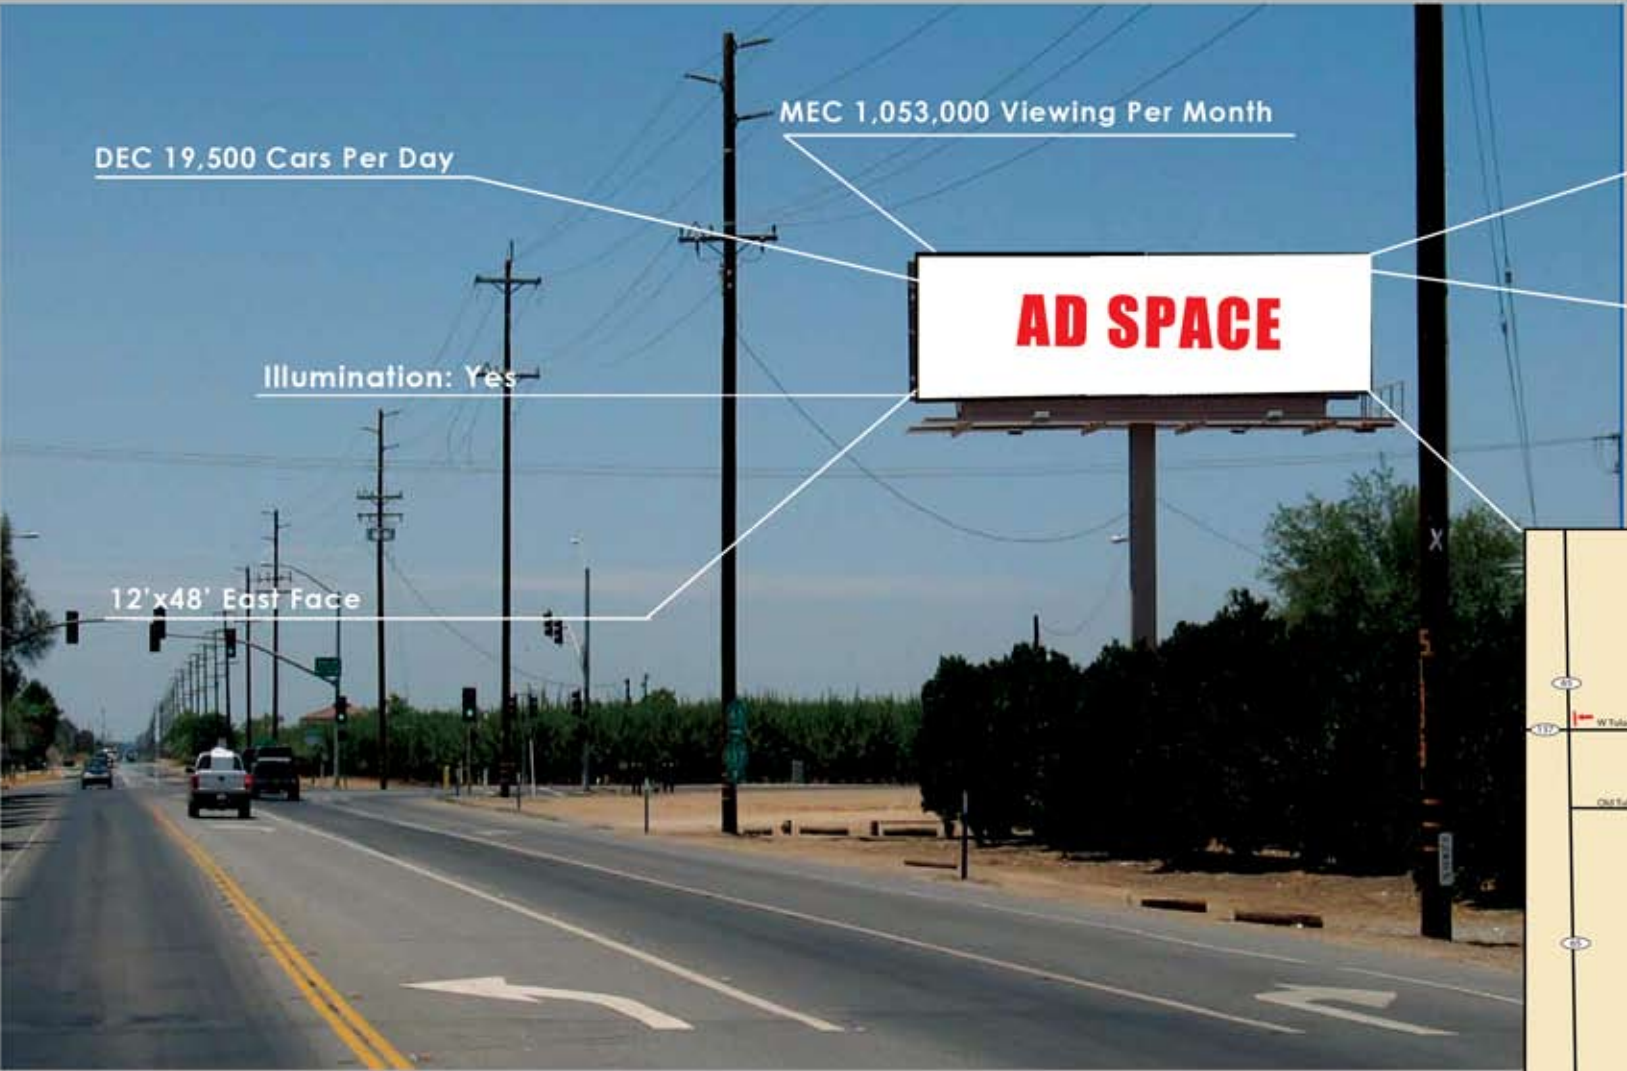

LATITUDE / LONGITUDE
(36.210995, -119.135229)

HWY 65 At HWY 137 Tulare County

LOCATION:
N/line HWY 65, E/of HWY 137
TU0001E

Market:
Porterville, Tulare, Visalia,
Lindsay, Exeter & Southern
Tulare County- Auto Dealers,
Restaurants, Shopping &
New Housing

HWY 65 At HWY 137 Tulare County

LOCATION:
N/line HWY 65, E/of HWY 137
TU0001E

Market:
Porterville, Tulare, Visalia,
Lindsay, Exeter & Southern
Tulare County- Auto Dealers,
Restaurants, Shopping &
New Housing