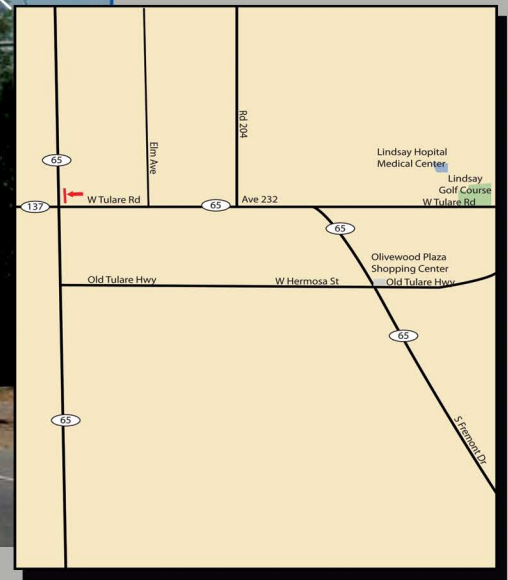

LATITUDE / LONGITUDE
(36.210995, -119.135229)

HWY 65 At HWY 137 Tulare County

LOCATION:
N/line HWY 65, E/of HWY 137
TU0001E

Market:
Porterville, Tulare, Visalia,
Lindsay, Exeter & Southern
Tulare County- Auto Dealers,
Restaurants, Shopping &
New Housing

HWY 65 At HWY 137 Tulare County

LOCATION:
N/line HWY 65, E/of HWY 137
TU0001E

Market:
Porterville, Tulare, Visalia,
Lindsay, Exeter & Southern
Tulare County- Auto Dealers,
Restaurants, Shopping &
New Housing