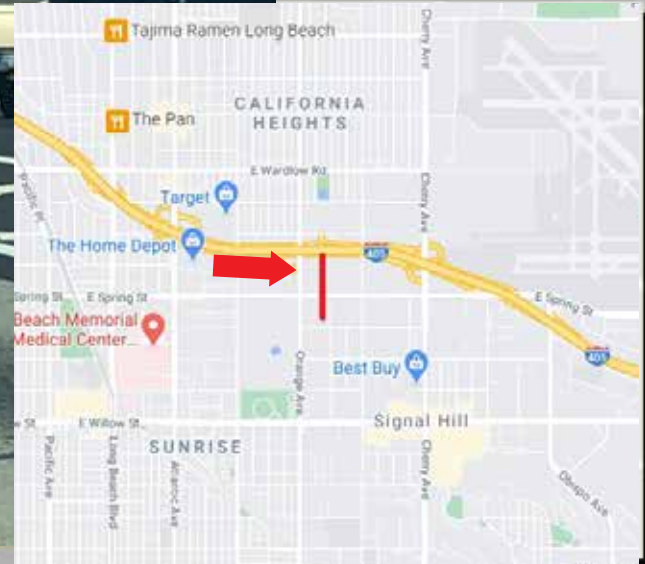

**LATITUDE, LONGITUDE
(33.813857, -118.174102)**

LOS ANGELES DMA – 405 FREEWAY IN LONG BEACH

LOCATION:
405 San Diego Freeway
N/O Cherry Ave.
North Face/West Line
LA0405N

Market:
Los Angeles/Long Beach

FACTS:

Traffic Count/DEC: 299,000 | 22' x 22' North Face Illumination: Yes

CONTACT:

5199 E. Pacific Coast Highway #305
Long Beach, CA 90804

Mike Ondeck
Email: m.ondeck@wallscapes.com

Office: 562.597.0001
Cell: 562.900.7311